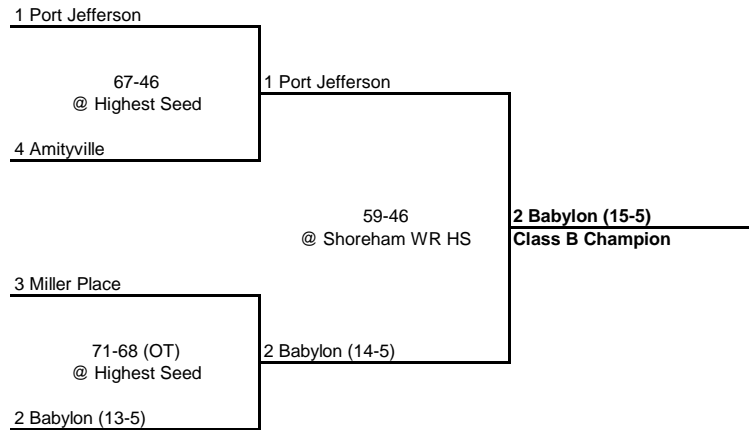

**1986 CLASS A CHAMPIONSHIP**

**New York State Section XI**

ROUND 1

QUARTERFINAL

SEMI FINAL

FINAL

---

---

**1986 CLASS B CHAMPIONSHIP**

---

---

**New York State Section XI**

SEMI FINAL

FINAL

---

---

**1986 CLASS C CHAMPIONSHIP**

---

---

**New York State Section XI**

SEMI FINAL

FINAL

---

---

FINAL

---

---

**1986 SECTION XI CHAMPIONSHIP**

---

---

**North Babylon (18-4)**  
Large School Champion