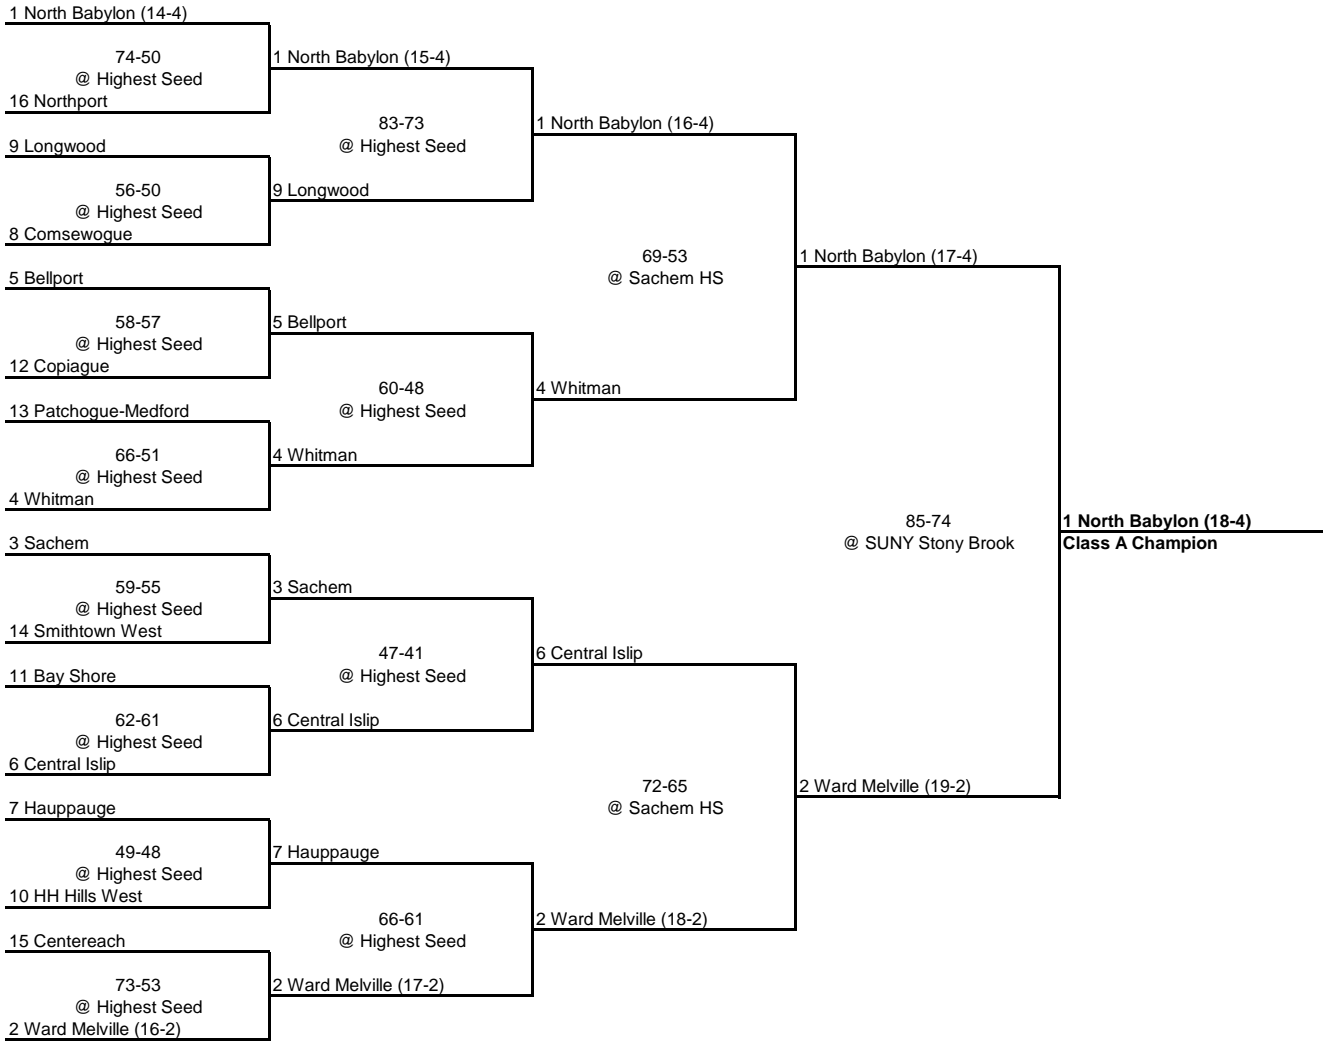

**1986 CLASS A CHAMPIONSHIP**

**New York State Section XI**

ROUND 1

QUARTERFINAL

SEMI FINAL

FINAL

---

---

**1986 CLASS B CHAMPIONSHIP**

---

---

**New York State Section XI**

SEMI FINAL

FINAL

---

---

**1986 CLASS D CHAMPIONSHIP**

---

---

**New York State Section XI**

---

---

OUTBRACKET

SEMI FINAL

FINAL

---

---

**1986 SECTION XI CHAMPIONSHIP**

---

---

**North Babylon (18-4)**  
Large School Champion