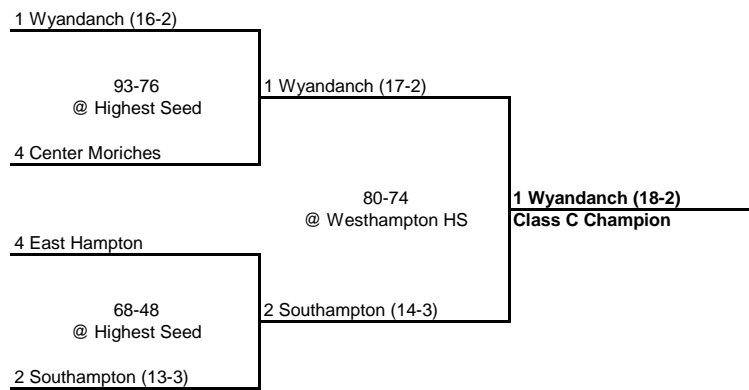

**1986 CLASS B CHAMPIONSHIP**

---

---

**New York State Section XI**

SEMI FINAL

FINAL

---

---

**1986 CLASS C CHAMPIONSHIP**

---

---

**New York State Section XI**

SEMI FINAL

FINAL

---

---

**1986 CLASS D CHAMPIONSHIP**

---

---

**New York State Section XI**

---

---

OUTBRACKET

SEMI FINAL

FINAL

---

---

**1986 SECTION XI CHAMPIONSHIP**

---

---

**North Babylon (18-4)**  
Large School Champion