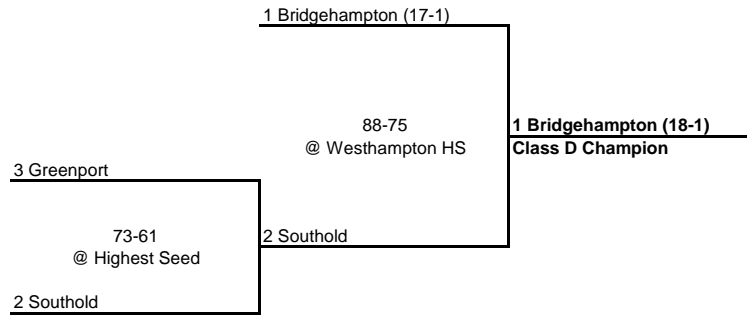

**1986 CLASS B CHAMPIONSHIP**

---

---

**New York State Section XI**

SEMI FINAL

FINAL

---

---

**1986 CLASS C CHAMPIONSHIP**

---

---

**New York State Section XI**

SEMI FINAL

FINAL

---

---

**1986 CLASS D CHAMPIONSHIP**

---

---

**New York State Section XI**

---

---

OUTBRACKET

SEMI FINAL

FINAL

---

---

**1986 SECTION XI CHAMPIONSHIP**

---

---

**North Babylon (18-4)**  
Large School Champion