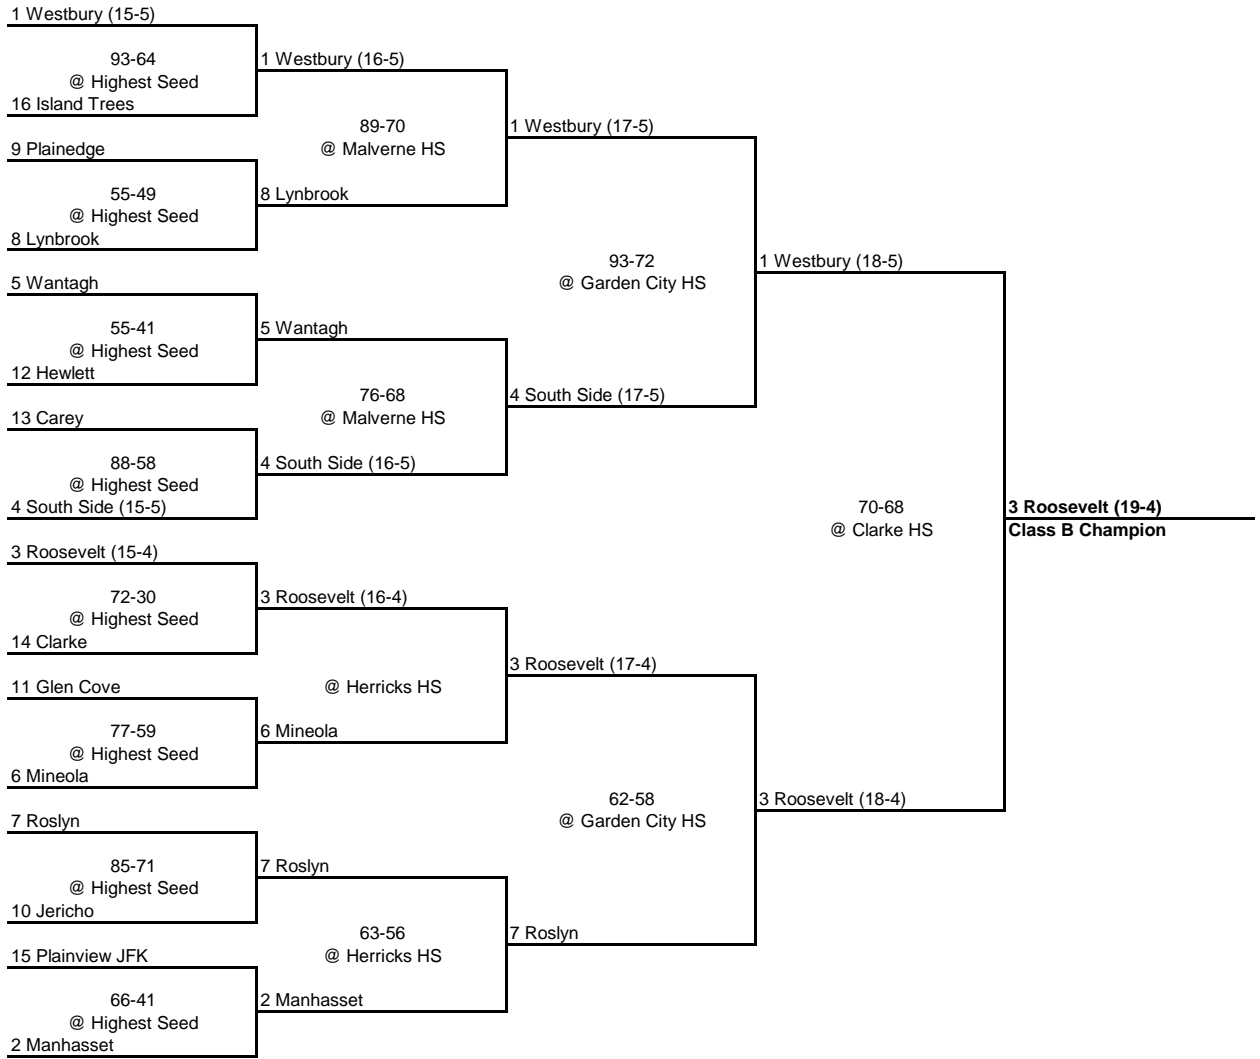

ROUND 1

QUARTERFINAL

SEMI FINAL

FINAL

1988 CLASS C CHAMPIONSHIP

New York State Section VIII

QUARTERFINAL

SEMI FINAL