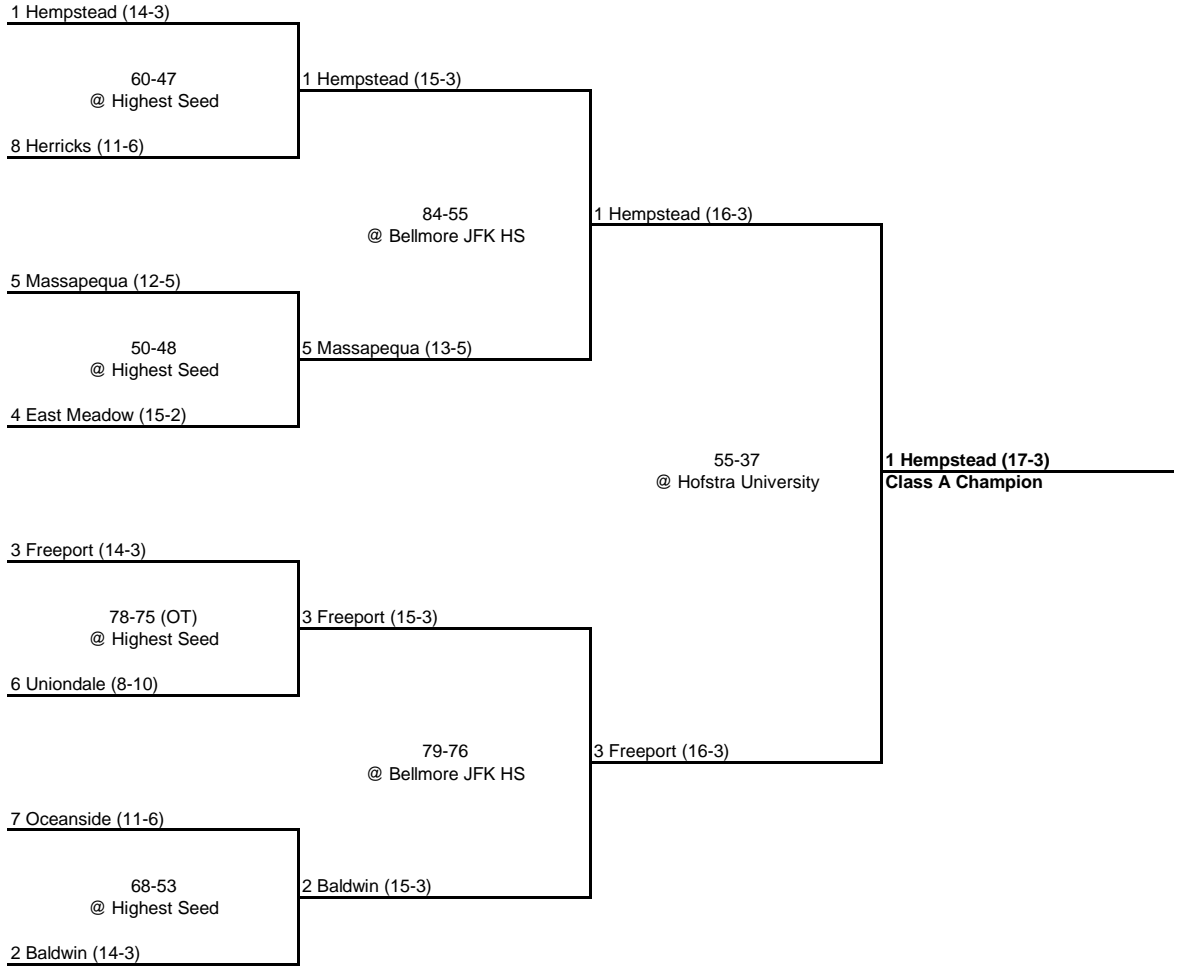

**1995 CLASS A CHAMPIONSHIP**

**New York State Section VIII**

QUARTERFINAL

SEMI FINAL

FINAL

**1995 CLASS B CHAMPIONSHIP**

**New York State Section VIII**

ROUND 1

QUARTERFINAL

SEMI FINAL

FINAL

1 Westbury (17-0)

90-56  
@ Highest Seed  
16 VS South (11-6)

1 Westbury (18-0)

9 Roslyn (11-6)

71-70 (OT)  
@ Highest Seed  
8 Manhasset (11-6)