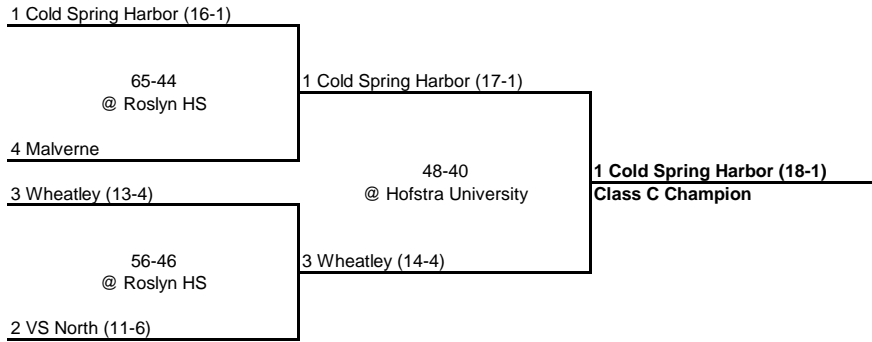

45-43  
@ Bellmore JFK HS  
11 MacArthur (12-6)

3 Roosevelt (14-5)

7 Lynbrook (12-5)

56-52  
@ Highest Seed  
10 Glen Cove (12-5)

10 Glen Cove (13-5)

15 Locust Valley (9-8)

81-58  
@ Highest Seed  
2 Long Beach (14-3)

42-40  
@ Bellmore JFK HS  
2 Long Beach (15-3)

2 Long Beach (16-3)

56-49  
@ Malverne HS  
3 Roosevelt (15-5)

1 Westbury (21-0)

**Class B Champion**

---

---

**1995 CLASS C CHAMPIONSHIP**

**New York State Section VIII**

---

---

SEMI FINAL

FINAL

---

---

**1995 CLASS OVERALL CHAMPIONSHIP**