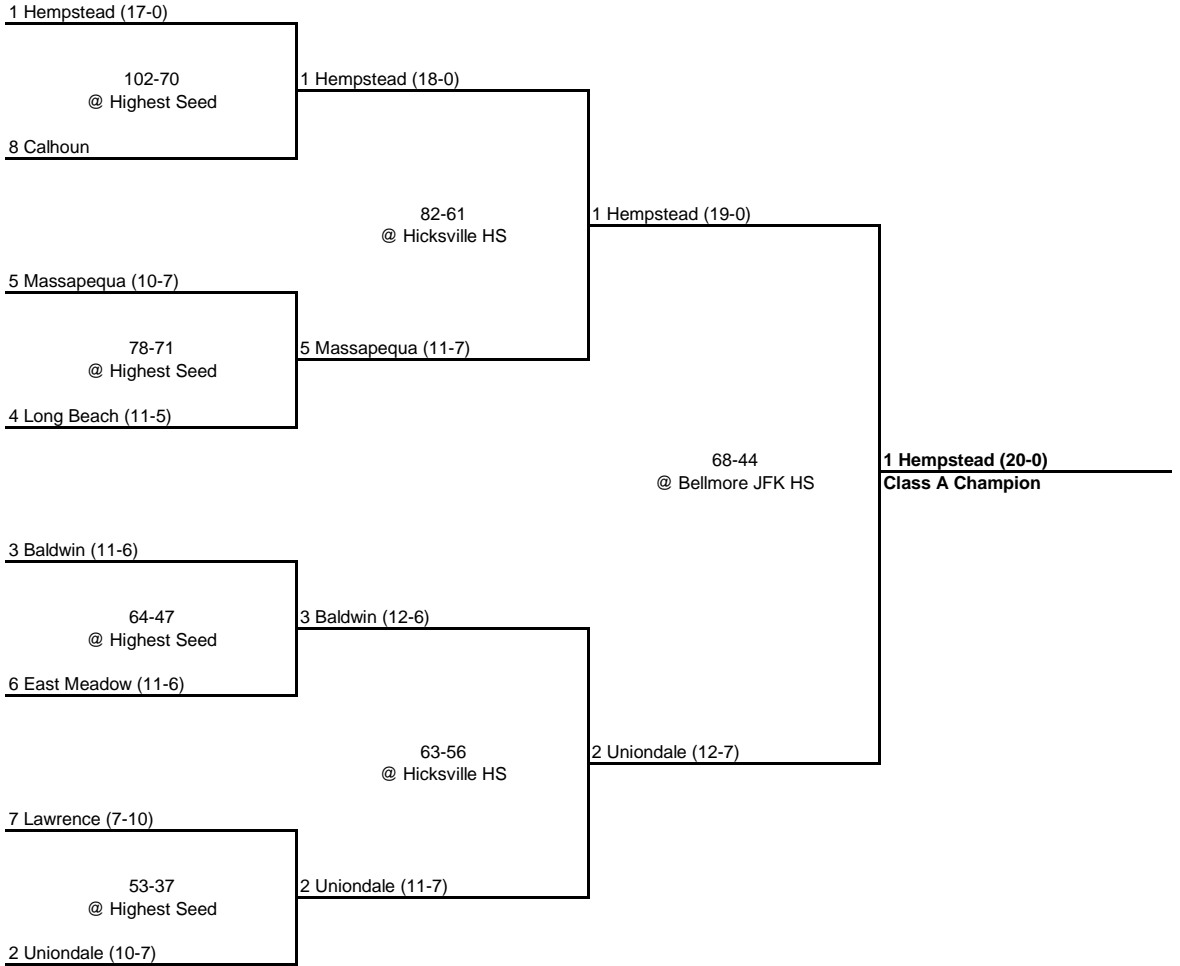

---

---

**1996 CLASS A CHAMPIONSHIP**

**New York State Section VIII**

---

---

QUARTERFINAL

SEMI FINAL

FINAL

**1996 CLASS B CHAMPIONSHIP**

**New York State Section VIII**

ROUND 1

QUARTERFINAL

SEMI FINAL

FINAL

1 Westbury (16-1)