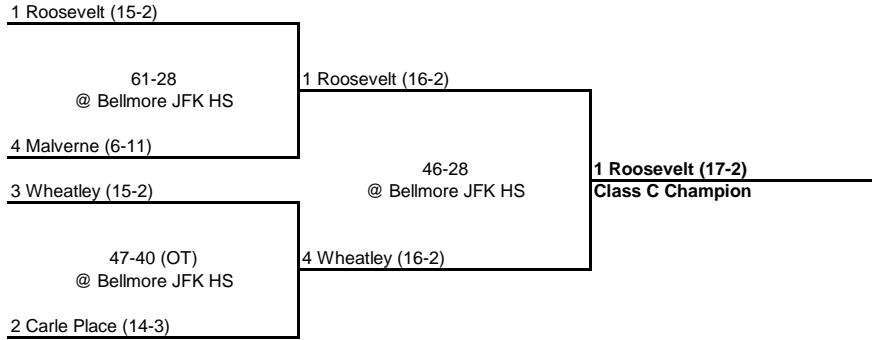

63-57 (OT)  
@ Uniondale HS

11 MacArthur (12-8)

**1 Westbury (20-1)**  
**Class B Champion**

---

---

**1996 CLASS C CHAMPIONSHIP**

---

---

**New York State Section VIII**

---

---

SEMI FINAL

FINAL

---

---

**1996 CLASS OVERALL CHAMPIONSHIP**