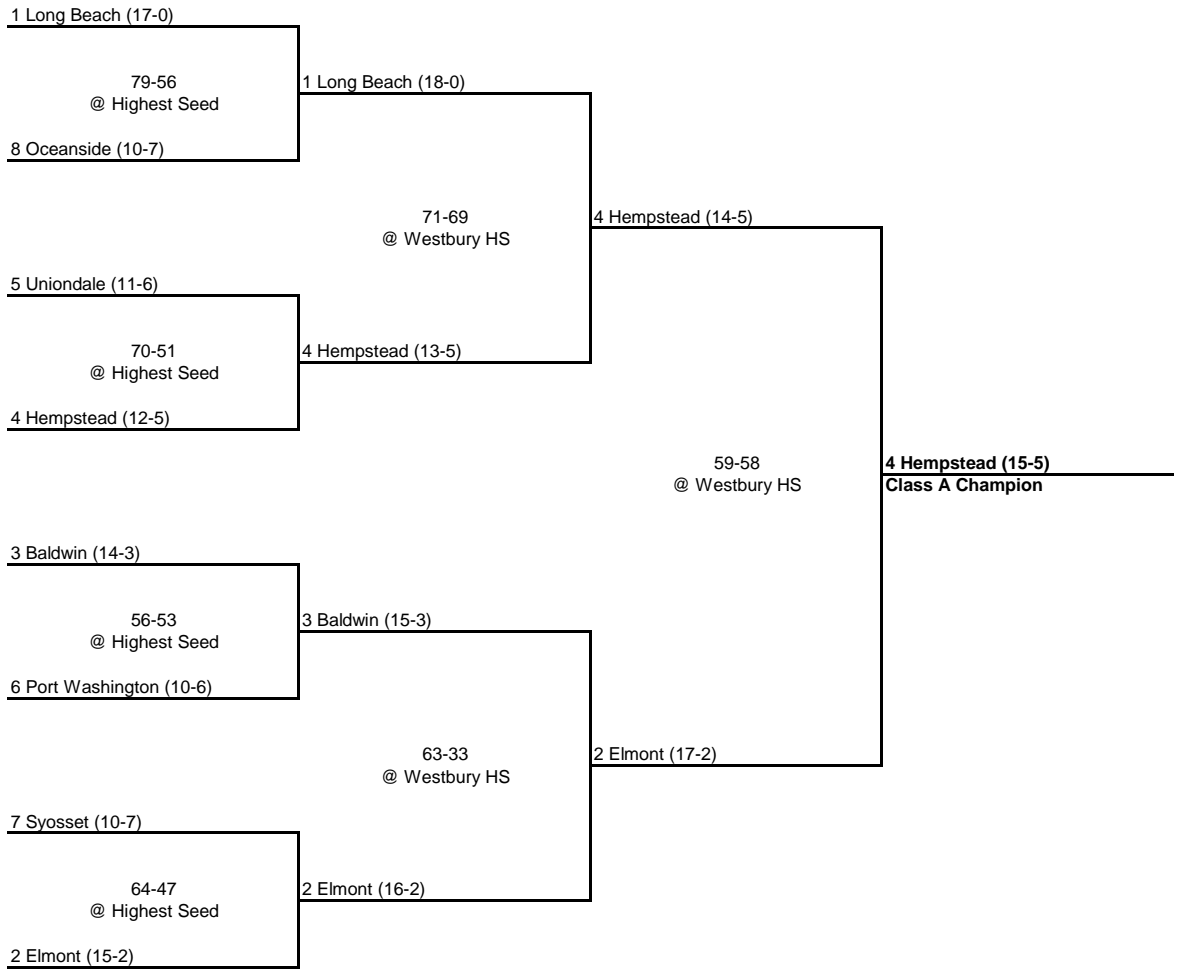

1998 CLASS A CHAMPIONSHIP

New York State Section VIII

QUARTERFINAL

SEMI FINAL

FINAL

1998 CLASS B CHAMPIONSHIP

New York State Section VIII

ROUND 1

QUARTERFINAL

SEMI FINAL

FINAL

1 South Side (15-2)

100-55
@ Highest Seed
16 MacArthur (7-10)

1 South Side (16-2)

109-60
@ Hicksville HS

1 South Side (17-2)