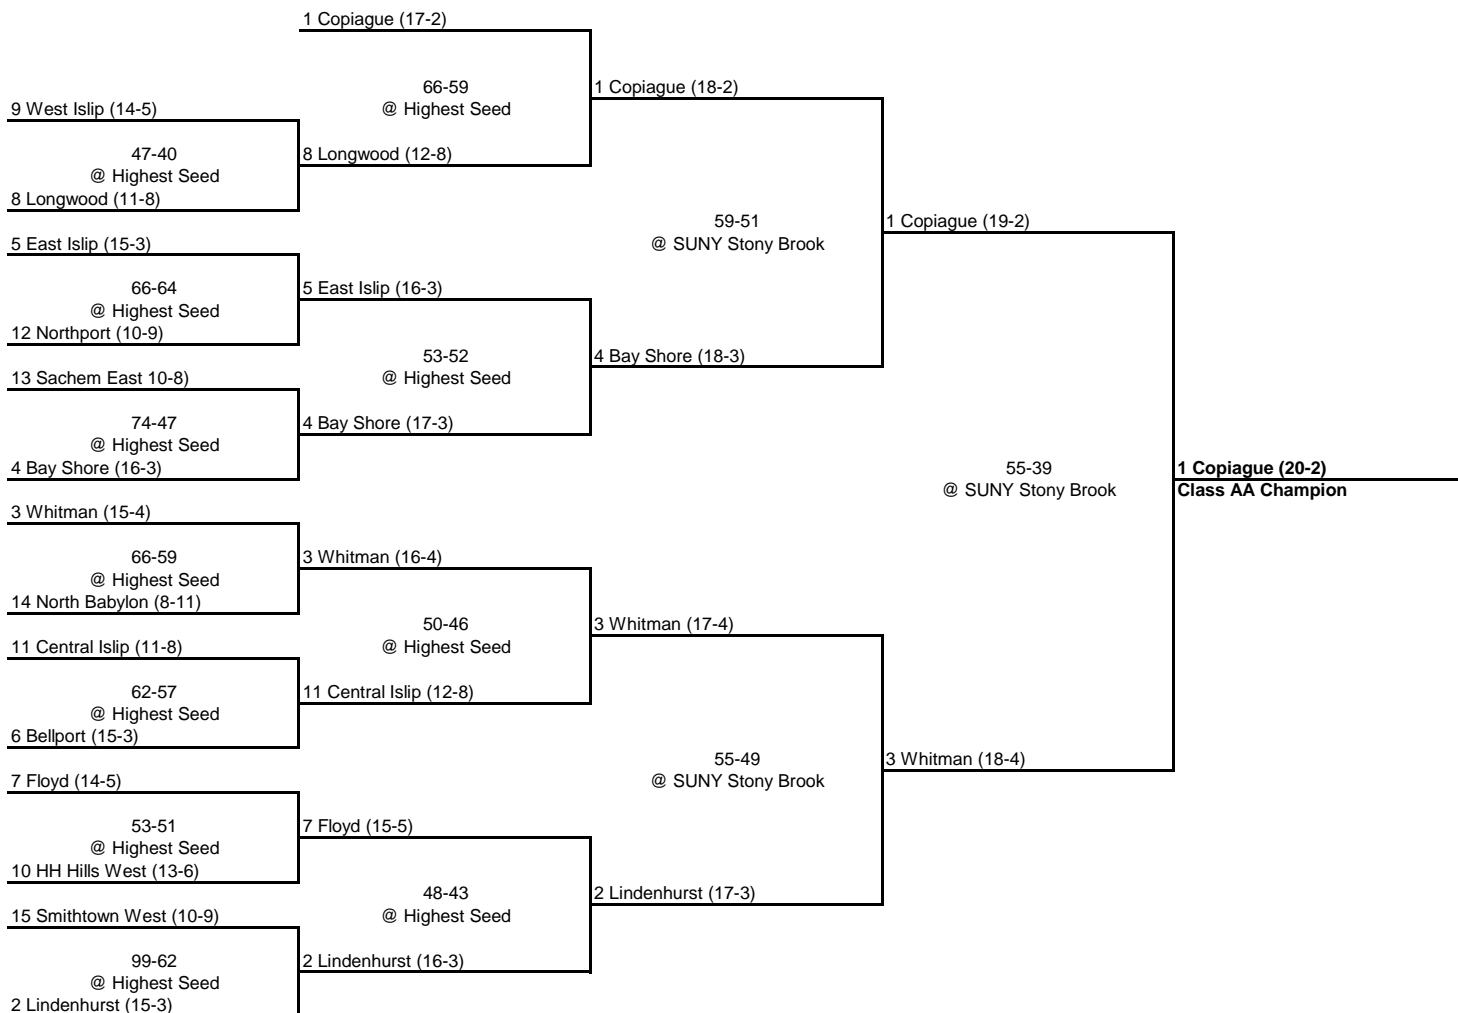

2007 CLASS AA CHAMPIONSHIP

New York State Section XI

ROUND 1

QUARTERFINAL

SEMI FINAL

FINAL

2007 CLASS A CHAMPIONSHIP

New York State Section XI

ROUND 1

QUARTERFINAL

SEMI FINAL

FINAL

1 East Hampton (19-0)

75-51
@ Highest Seed
8 Shoreham WR (11-8)

1 East Hampton (20-0)

62-53
@ Highest Seed