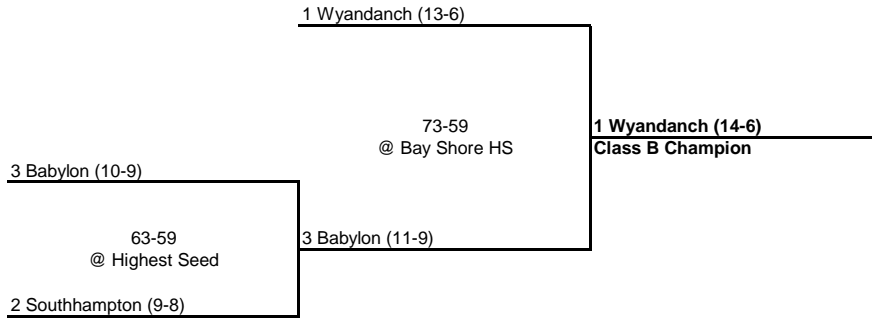

ROUND 1

QUARTERFINAL

SEMI FINAL

FINAL

1 East Hampton (19-0)

75-51
@ Highest Seed
8 Shoreham WR (11-8)

1 East Hampton (20-0)

62-53
@ Highest Seed

4 Glenn (16-5)

5 Islip (12-7)

61-39
@ Highest Seed
4 Glenn (14-5)

4 Glenn (15-5)

41-39
@ SUNY Stony Brook

6 Kings Park (14-7)
Class A Champion

3 Bayport BP (16-3)

54-47
@ Highest Seed
6 Kings Park (11-7)

6 Kings Park (12-7)

63-51
@ Highest Seed

6 Kings Park (13-7)

7 Eastport SM (13-6)

64-53
@ Highest Seed
2 Amityville (15-4)

2 Amityville (16-4)

2007 CLASS B CHAMPIONSHIP

New York State Section XI

SEMI FINAL

FINAL

2007 CLASS C CHAMPIONSHIP

New York State Section XI

SEMI FINAL

FINAL

2007 CLASS D CHAMPIONSHIP

New York State Section XI