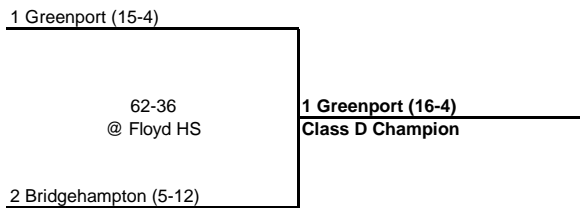

6 Kings Park (12-7)

63-51
@ Highest Seed

6 Kings Park (13-7)

7 Eastport SM (13-6)

64-53
@ Highest Seed
2 Amityville (15-4)

2 Amityville (16-4)

2007 CLASS B CHAMPIONSHIP

New York State Section XI

SEMI FINAL

FINAL

2007 CLASS C CHAMPIONSHIP

New York State Section XI

SEMI FINAL

FINAL

2007 CLASS D CHAMPIONSHIP

New York State Section XI

FINAL

2007 SECTION XI CHAMPIONSHIP