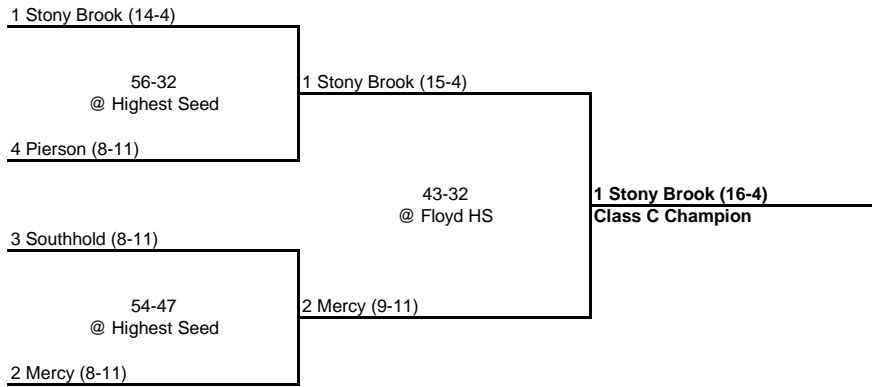

ROUND 1

QUARTERFINAL

SEMI FINAL

FINAL

1 East Hampton (19-0)

75-51
@ Highest Seed
8 Shoreham WR (11-8)

1 East Hampton (20-0)

62-53
@ Highest Seed

6 Kings Park (12-7)

63-51
@ Highest Seed

6 Kings Park (13-7)

7 Eastport SM (13-6)

64-53
@ Highest Seed
2 Amityville (15-4)

2 Amityville (16-4)

2007 CLASS B CHAMPIONSHIP

New York State Section XI

SEMI FINAL

FINAL

2007 CLASS C CHAMPIONSHIP

New York State Section XI

SEMI FINAL

FINAL

2007 CLASS D CHAMPIONSHIP

New York State Section XI

FINAL

2007 SECTION XI CHAMPIONSHIP